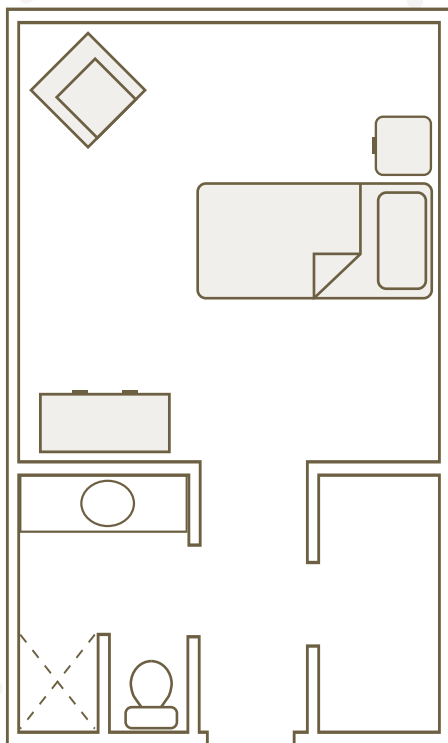

LIMESTONE LODGE

ASSISTED LIVING

DELUXE STUDIO | 222 SQUARE FEET

STUDIO | 198 SQUARE FEET

LIMESTONE LODGE

MEMORY CARE

STUDIO | 198 SQUARE FEET

SEMI-PRIVATE DELUXE STUDIO
222 SQUARE FEET