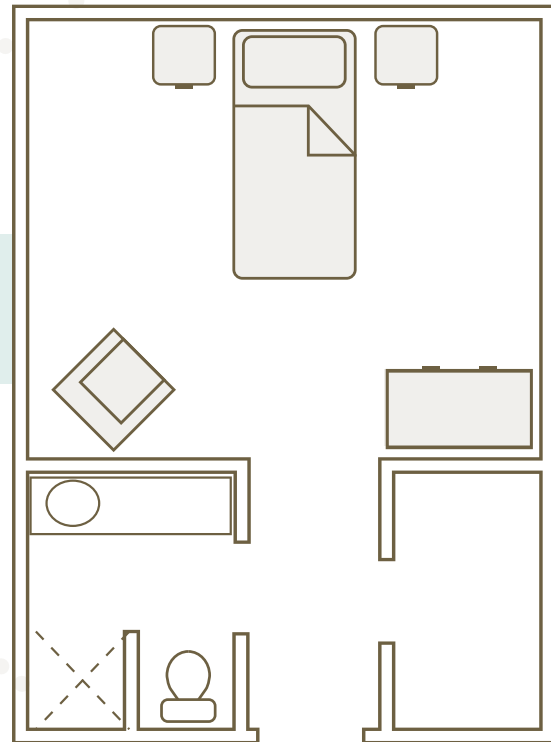

LIMESTONE LODGE

ASSISTED LIVING

DELUXE STUDIO | 222 SQUARE FEET

STUDIO | 198 SQUARE FEET

LIMESTONE LODGE

MEMORY CARE

STUDIO | 198 SQUARE FEET

SEMI-PRIVATE DELUXE STUDIO
222 SQUARE FEET