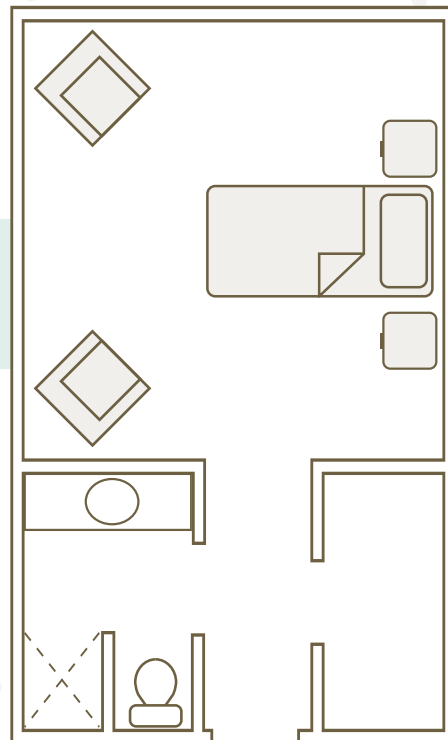

LIMESTONE LODGE

ASSISTED LIVING

DELUXE STUDIO | 222 SQUARE FEET

STUDIO | 198 SQUARE FEET

LIMESTONE LODGE

MEMORY CARE

STUDIO | 198 SQUARE FEET

SEMI-PRIVATE DELUXE STUDIO
222 SQUARE FEET